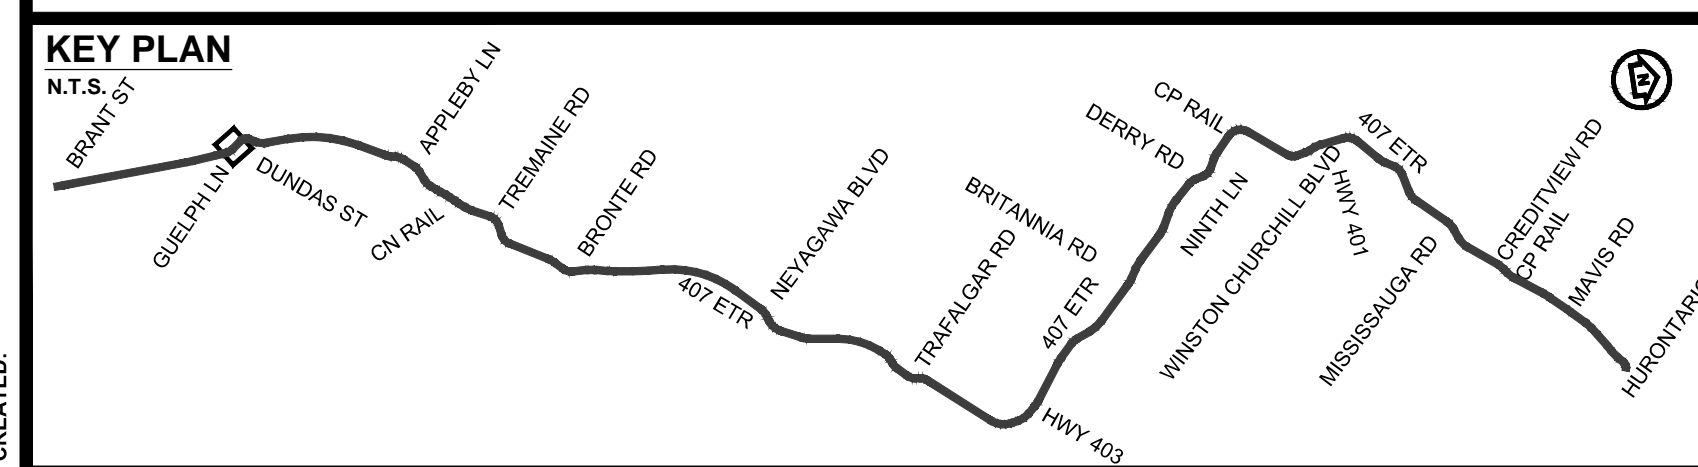

DRAWING NAME: J:\TOR\16234 ON-MTO 407 TRANSITWAY WC TO BRANTTIS General\03 - Drawings\8 - Property\Plates\407 TW4-Plate 07.dwg
CREATED: 11/05/2019 5:59pm
MODIFIED: 11/05/2019 5:59pm

407 TRANSITWAY
WEST OF BRANT STREET TO WEST OF HURONTARIO STREET
G.W.P. 16-20003, CA 2016-E-0038
PROPERTY PLAN
STA. 16+200 TO STA. 16+820

PLATE
07
DATE
11/20/2019