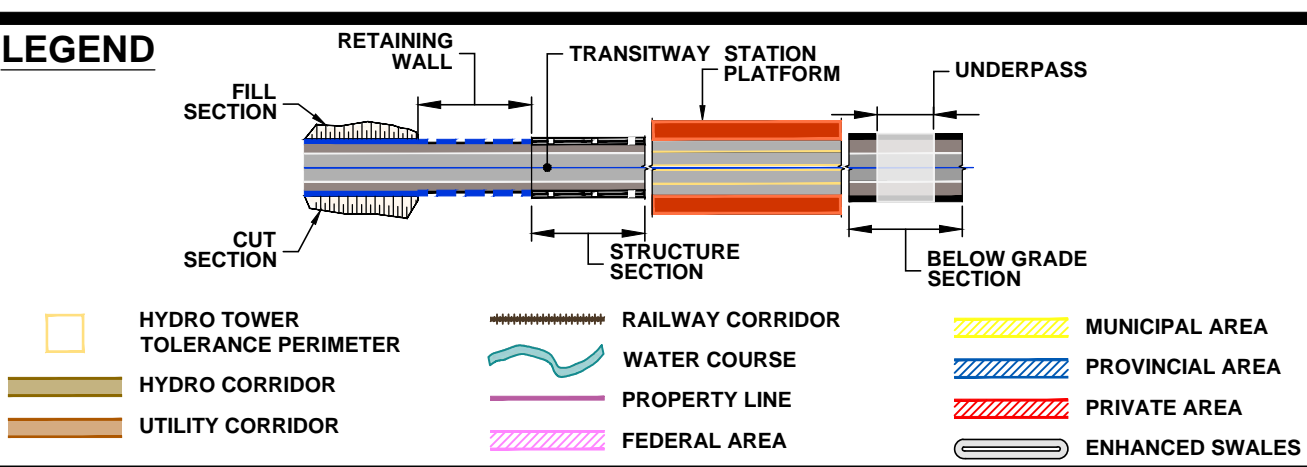

DRAWING NAME: J:\TOR\16234 ON-MTO 407 TRANSITWAY WC TO BRANTTIS General\03 - Drawings\8 - Property\Plates\407 TW4-Plate 07.dwg
CREATED: 11/05/2019 5:59pm
MODIFIED: 11/05/2019 5:59pm

407 TRANSITWAY
WEST OF BRANT STREET TO WEST OF HURONTARIO STREET
G.W.P. 16-20003, CA 2016-E-0038
PROPERTY PLAN
STA. 16+200 TO STA. 16+820